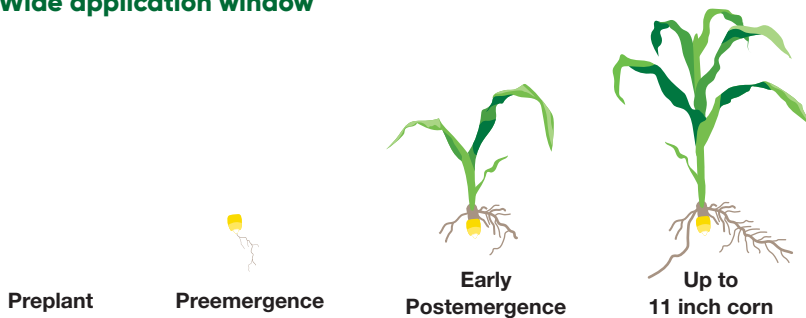

Provides dependable, broad-spectrum control of more than 60 difficult-to-control grasses and broadleaf weeds, including herbicide-resistance species.

- Proven to perform under heavy weed pressure
- Contains three modes of action to control weeds three ways
- Excellent activity against glyphosate-, triazine- and ALS-resistant weeds

Industry leading weed control maximizes yield and profit potential

According to university research, using a two-pass weed control program with SureStart® II herbicide followed by glyphosate can provide an average of 7 percent additional yield per acre when compared with glyphosate alone.

- Controls early season weeds that compete with corn for sun, water and nutrients
- Up to six weeks of residual control maximizes post glyphosate spray window
- Improves effectiveness of post spray application made on smaller, easier-to-control weeds

Application flexibility adds value

Weather, equipment and scheduling can cause timely delays. SureStart II can be applied from preplant through early postemergence, providing growers with the flexibility to overcome the unexpected.

- Tank-mix-compatible with glyphosate, atrazine, 2,4-D and other commonly used herbicides (refer to label for complete list)
- Doesn't contain atrazine, so it's ideal for use in atrazine-restricted areas
- Can be used in either one- or two-pass weed control program

Wide application window

Supporting corn growers every step of the way.

SureStart II is just one example of the many weed control solutions we offer to help corn growers reach full yield potential. Corteva Agriscience offers an industry-leading portfolio of herbicides designed to eliminate early season weed competition, control herbicide-resistant weeds and maximize yield potential. All of our brands are supported by industry-leading technical support and field support.

*Weeds confirmed resistant to glyphosate by university Extension.

Use Rates** by Soil Texture and Organic Matter Content

Soil Texture	Rate per Acre (Pints)	
	Soil Organic Matter Content	
	Less than 3%	More than 3%
coarse	1.5 – 2.0 pt.	1.5 – 2.0 pt.
medium	1.5 – 2.5 pt.	1.75 – 3.0 pt.
fine	2.0 – 3.0 pt.	2.0 – 3.0 pt.

**Use rates in the higher end of the rate range for longer residual activity.

For more information about SureStart II herbicide visit CoverMoreGround.com, call 800-258-3033 or contact your local Corteva Agriscience territory manager.

Visit us at corteva.us

©2019 Corteva. This reference guide is not intended as a substitute for the product label for the product(s) referenced herein. Product labels for the above product(s) contain important precautions, directions for use, and product warranty and liability limitations, which must be read before using the product(s). Applicators must be in possession of the product label(s) at the time of application. Always read and follow all label direction and precautions for use when using any pesticide alone or in tank-mix combinations.