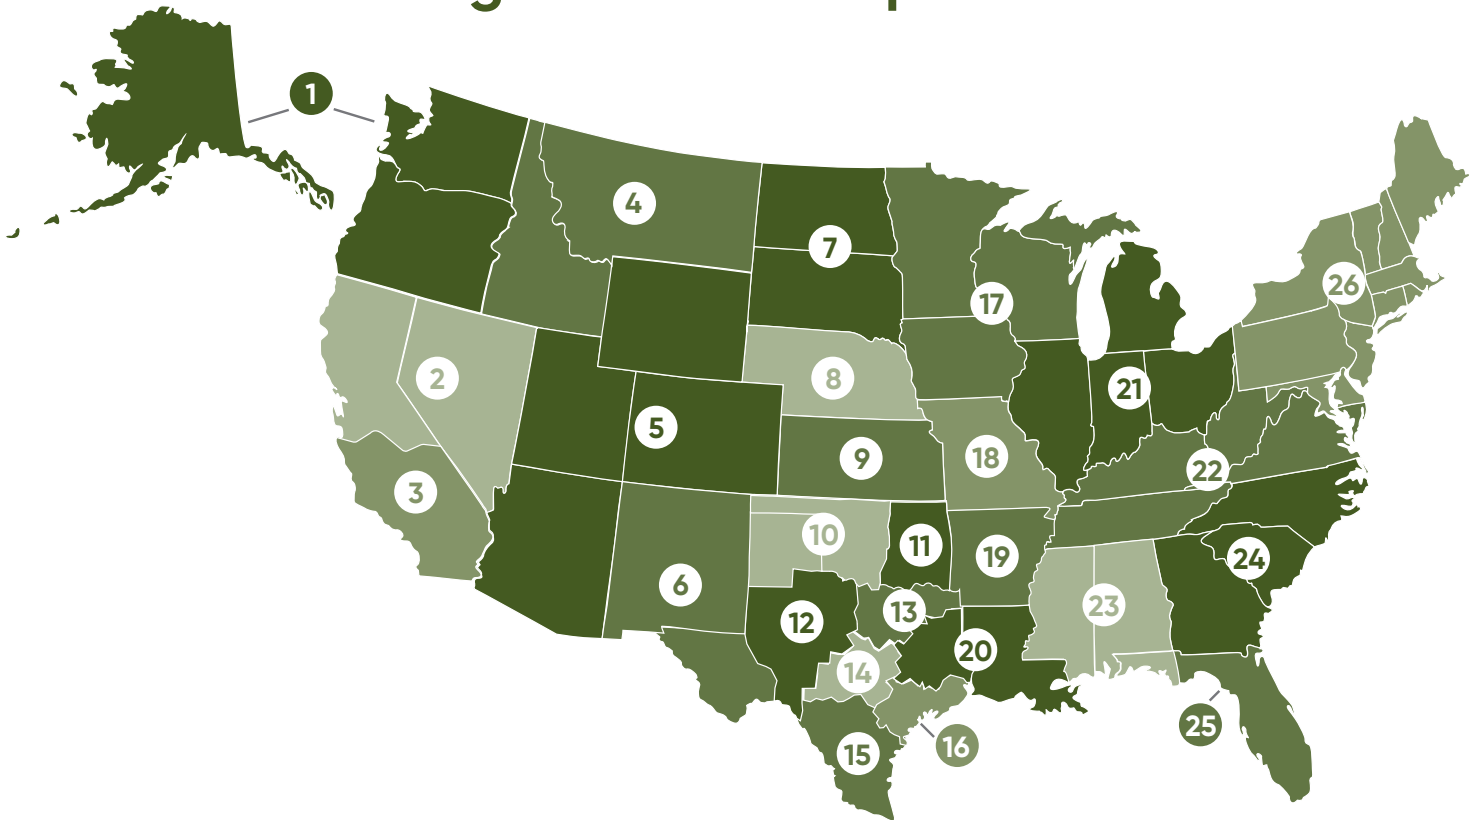

Corteva Agriscience Range & Pasture Specialists

1 Clark Smith
Vancouver, WA
812-528-3899
clark.smith@corteva.com

Clark is temporarily standing in for Rob LaGrange who, as of March 2019, is on military leave, expecting to return to full territory manager duties in June 2020. In the meantime, please direct your communications to Clark.