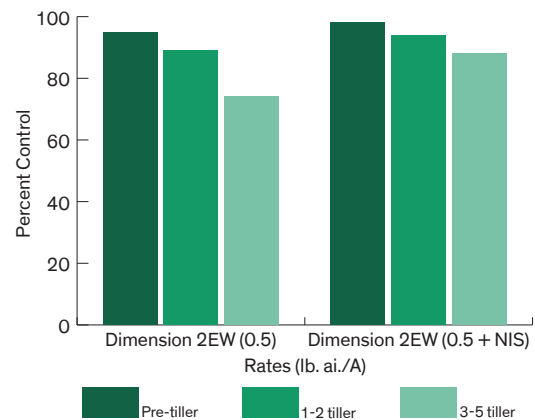

Dimension®

SPECIALTY HERBICIDE

AN EFFECTIVE SOLUTION FOR POST-EMERGENT CRABGRASS CONTROL

Dimension® specialty herbicide is the leading turf and ornamental herbicide providing pre- and early post-emergent control of crabgrass. And while optimum early post-emergent crabgrass control is obtained when Dimension is applied prior to tillering (up to 5 leaves), new research shows great control can still be achieved even when Dimension is applied in the early tillering stages

Expanded Window of Application

By providing both pre- and post-emergence crabgrass control, Dimension has always provided a longer application window than products that provide only pre-emergent control. But now, research shows this window of application has been expanded even more.

In warm-season turgrasses, Dimension can be applied through the 3 to 5 tiller stage.

Post-emergent Application of Dimension Specialty Herbicide at Various Stages

Note: Post emergent crabgrass control is improved with the addition of an NIS surfactant, with the most noticeable improvements being observed at the later stages of growth.