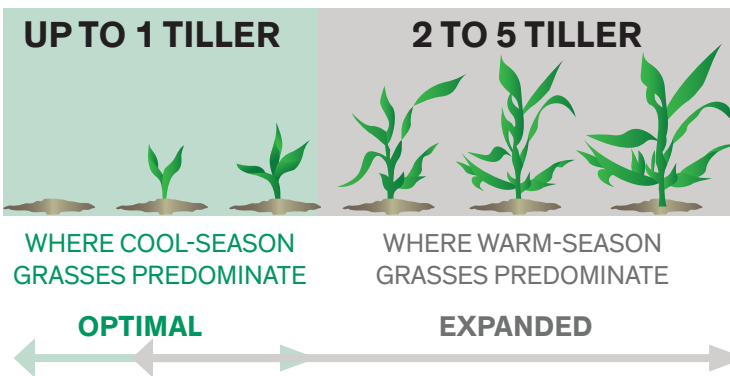

Dimension®

SPECIALTY HERBICIDE

AN EFFECTIVE SOLUTION FOR POST-EMERGENT CRABGRASS CONTROL

Dimension® specialty herbicide is the leading turf and ornamental herbicide providing pre- and early post-emergent control of crabgrass. And while optimum early post-emergent crabgrass control is obtained when Dimension is applied prior to tillering (up to 5 leaves), new research shows great control can still be achieved even when Dimension is applied in the early tillering stages

Expanded Window of Application

By providing both pre- and post-emergence crabgrass control, Dimension has always provided a longer application window than products that provide only pre-emergent control. But now, research shows this window of application has been expanded even more.

In warm-season turgrasses, Dimension can be applied through the 3 to 5 tiller stage.

Post-emergent Application of Dimension Specialty Herbicide at Various Stages

Note: Post emergent crabgrass control is improved with the addition of an NIS surfactant, with the most noticeable improvements being observed at the later stages of growth.